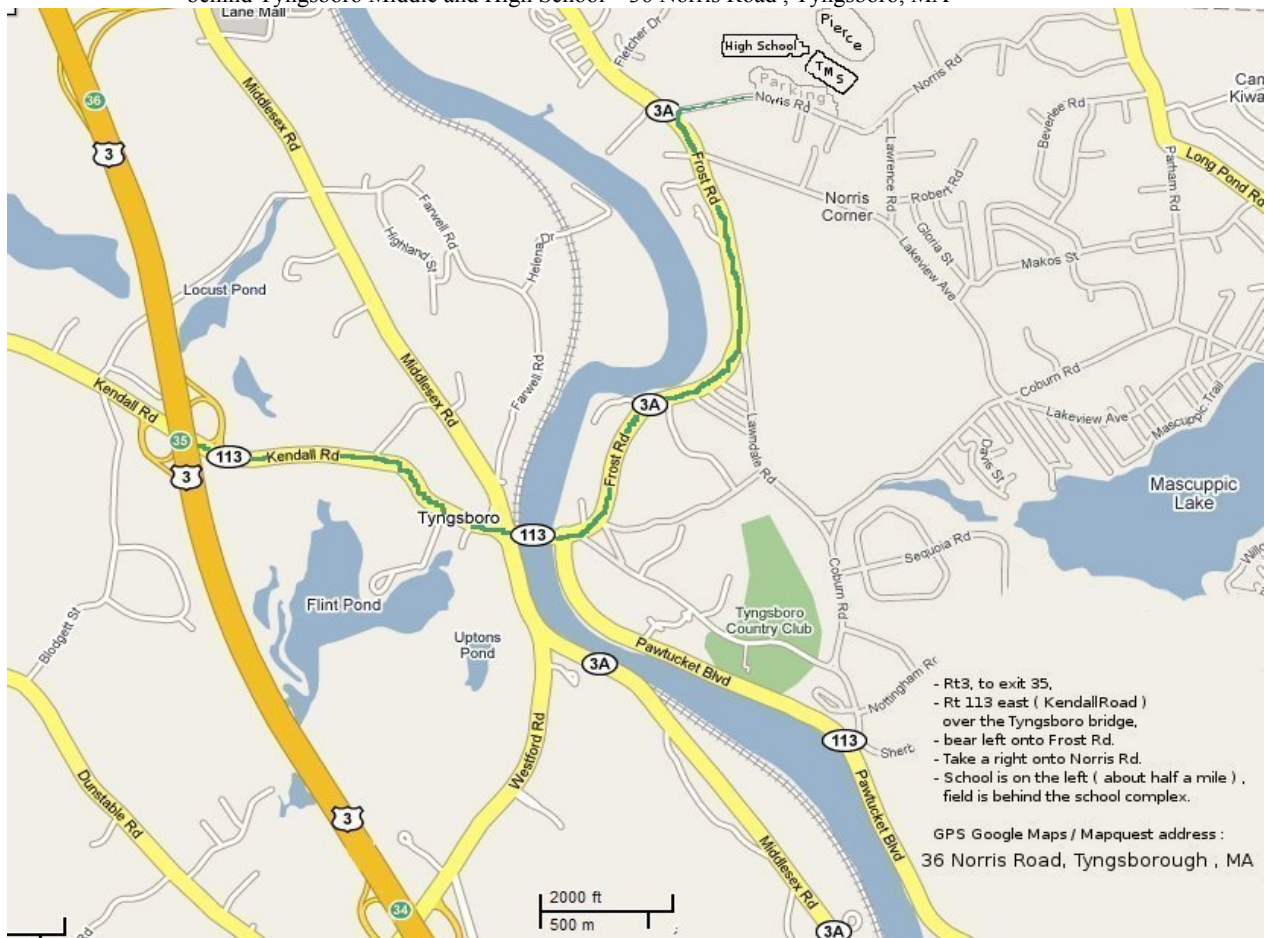

Tyngsboro , MA Fields

Pierce Field

behind Tyngsboro Middle and High School – 36 Norris Road , Tyngsboro, MA

Bridge Meadow Fields

Road to access the fields is Stone Ridge Road , **Westford** , MA . Set GPS / Google Maps / Mapquest to 120 Tyngsboro Rd ,**Westford** , MA – then turn onto Stone Ridge Road , Parking and fields are on the right.