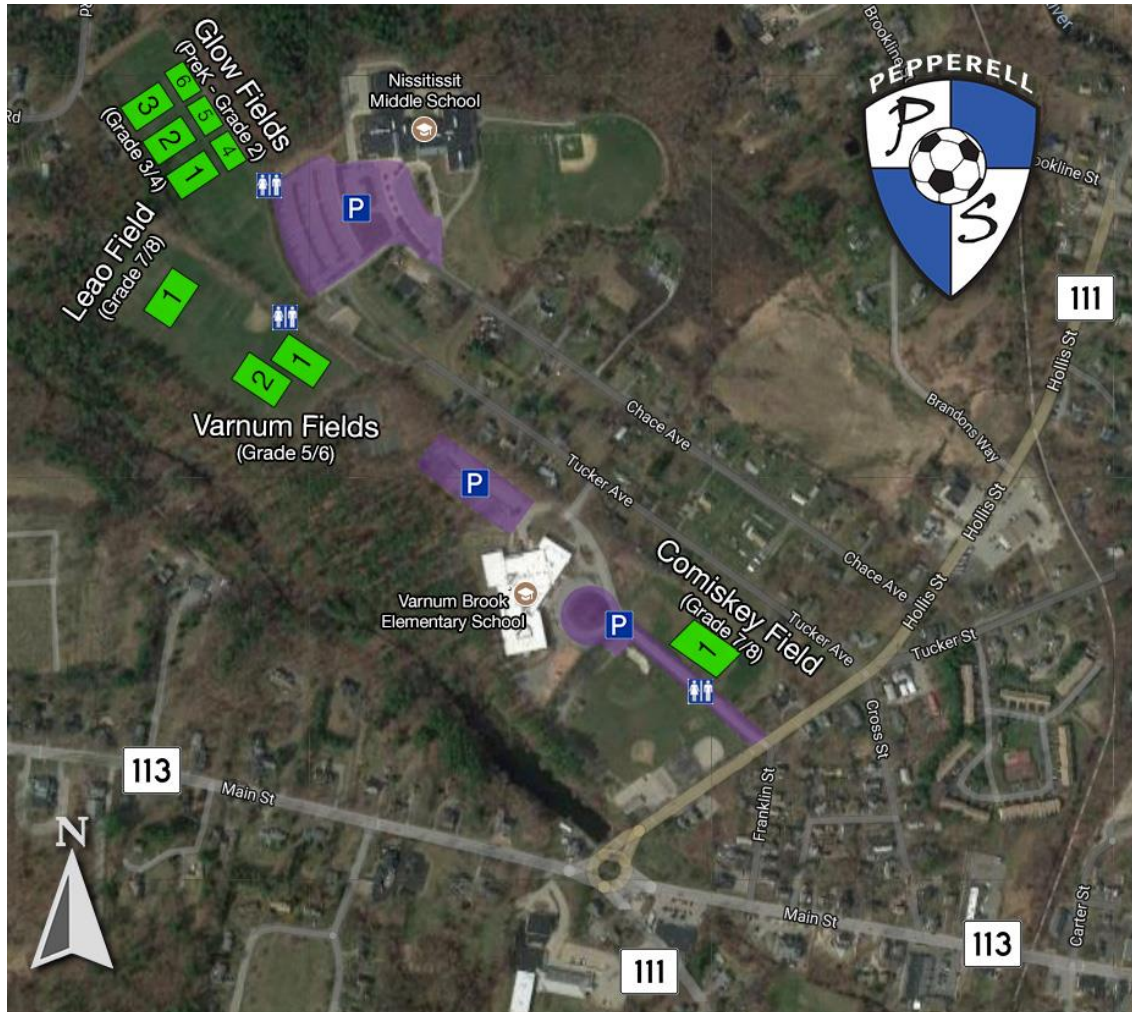

Pepperell Youth Soccer Field Locations

GPS addresses for Pepperell's Soccer Fields are:

- Glow, Leao, and Varnum: **33 Chase Avenue, Pepperell, MA 01463**
- Comiskey: **10 Hollis Street, Pepperell, MA 01463**

Directions

From I-495: Take exit 31, Rte 119 W toward Groton. Follow 119 W for 9 miles. Turn Right onto Rte 111/River Rd (directly across from Wilkin's Farm). Follow for 2.7 miles to Pepperell rotary. Take 2nd right off rotary, then turn left onto Tucker Ave (meets Chase Ave at school).

From Rte 2: Take Rte 13 N for 5.6 miles to Townsend. Turn right at light onto Rte 119 E. Follow for 3.8 miles. Pass North Middlesex Regional High School on left and shopping center on right. Turn left onto Rte 113 (a left turn lane). Follow for 3 miles to Pepperell rotary. Take 3rd right off rotary, then turn left onto Tucker Ave (meets Chase Ave at school).

From Rte 3: Take exit 35, Rte 113. Take right at end of ramp toward Dunstable. Follow for 7.4 miles (through Dunstable into Pepperell). At T in road, turn right (Walgreens on left, 7-Eleven on right). Take left onto Main Street (downtown area), over Nashua River/Pepperell Dam to rotary (about 0.7 mile). Take 1st right off rotary, then turn left onto Tucker Ave (meets Chase Ave at school).