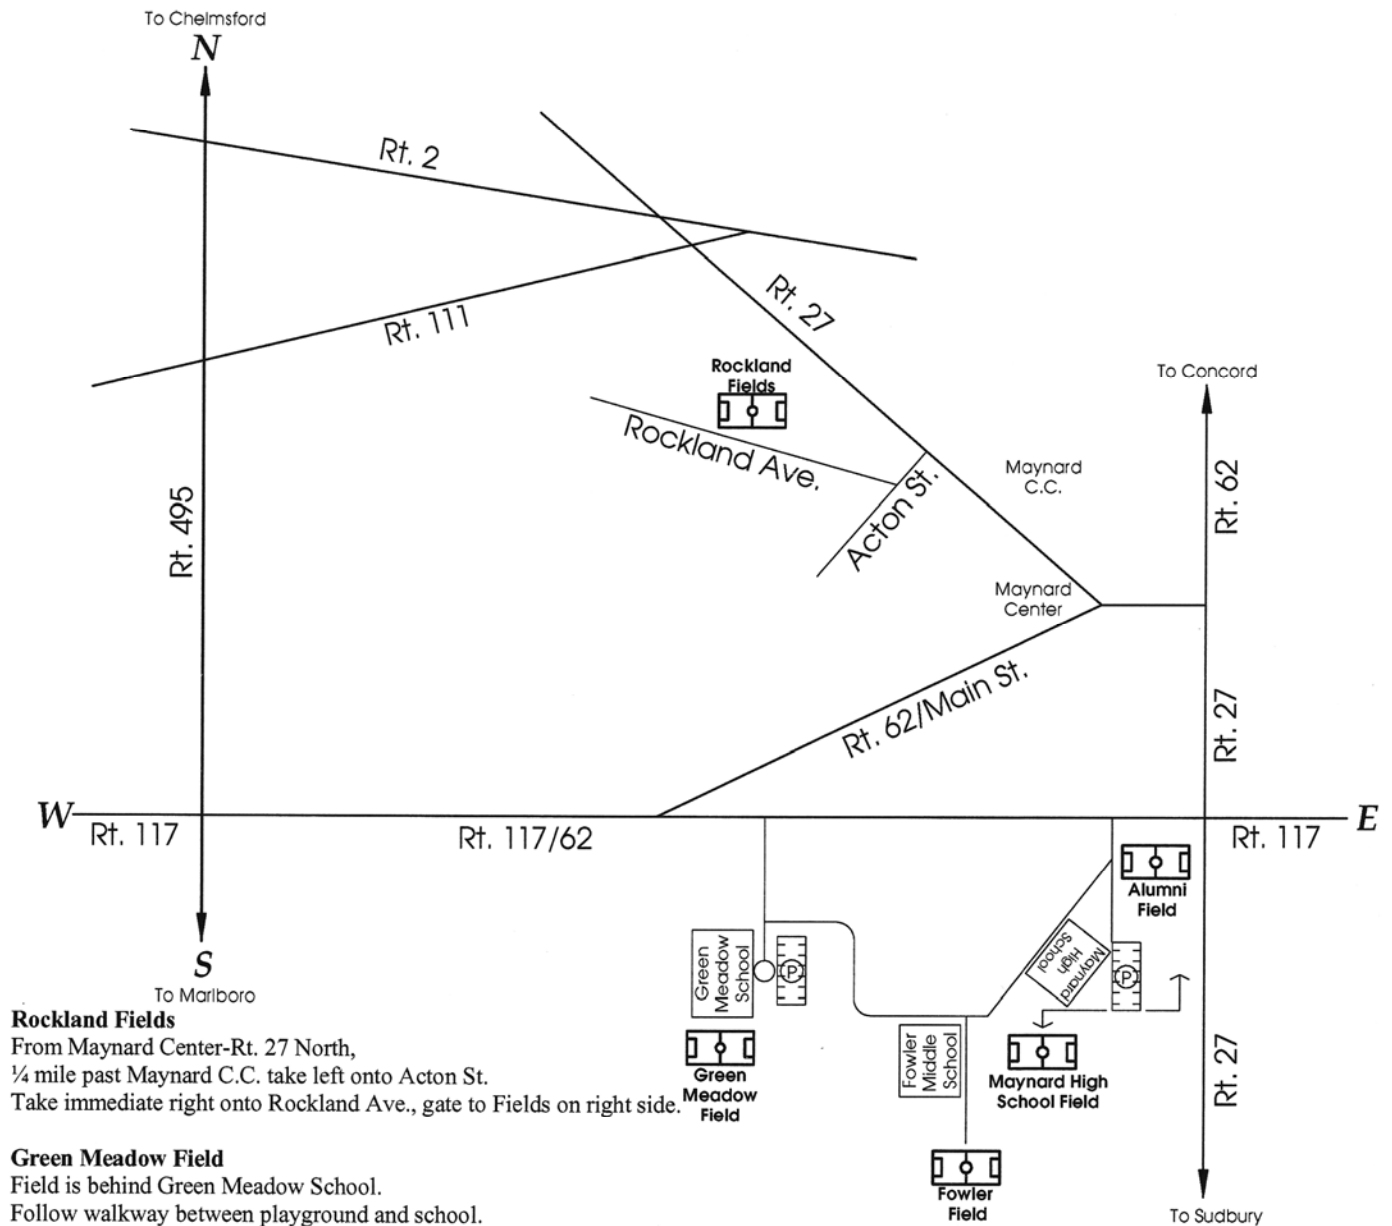

# Maynard Fields

**Rockland Fields**  
 From Maynard Center-Rt. 27 North,  
 ¼ mile past Maynard C.C. take left onto Acton St.  
 Take immediate right onto Rockland Ave., gate to Fields on right side.

**Green Meadow Field**  
 Field is behind Green Meadow School.  
 Follow walkway between playground and school.

**Fowler Field**  
 At Fowler Middle School.  
 From Rt. 117, enter either at Green Meadow or Maynard High School.

**Maynard High School Field**  
 Field is behind M.H.S.  
 Follow walkway at end of parking lot shown on map.

**Alumni Field**  
 Parking lot at Maynard High School.  
 Follow walkway at end of parking lot shown on map.