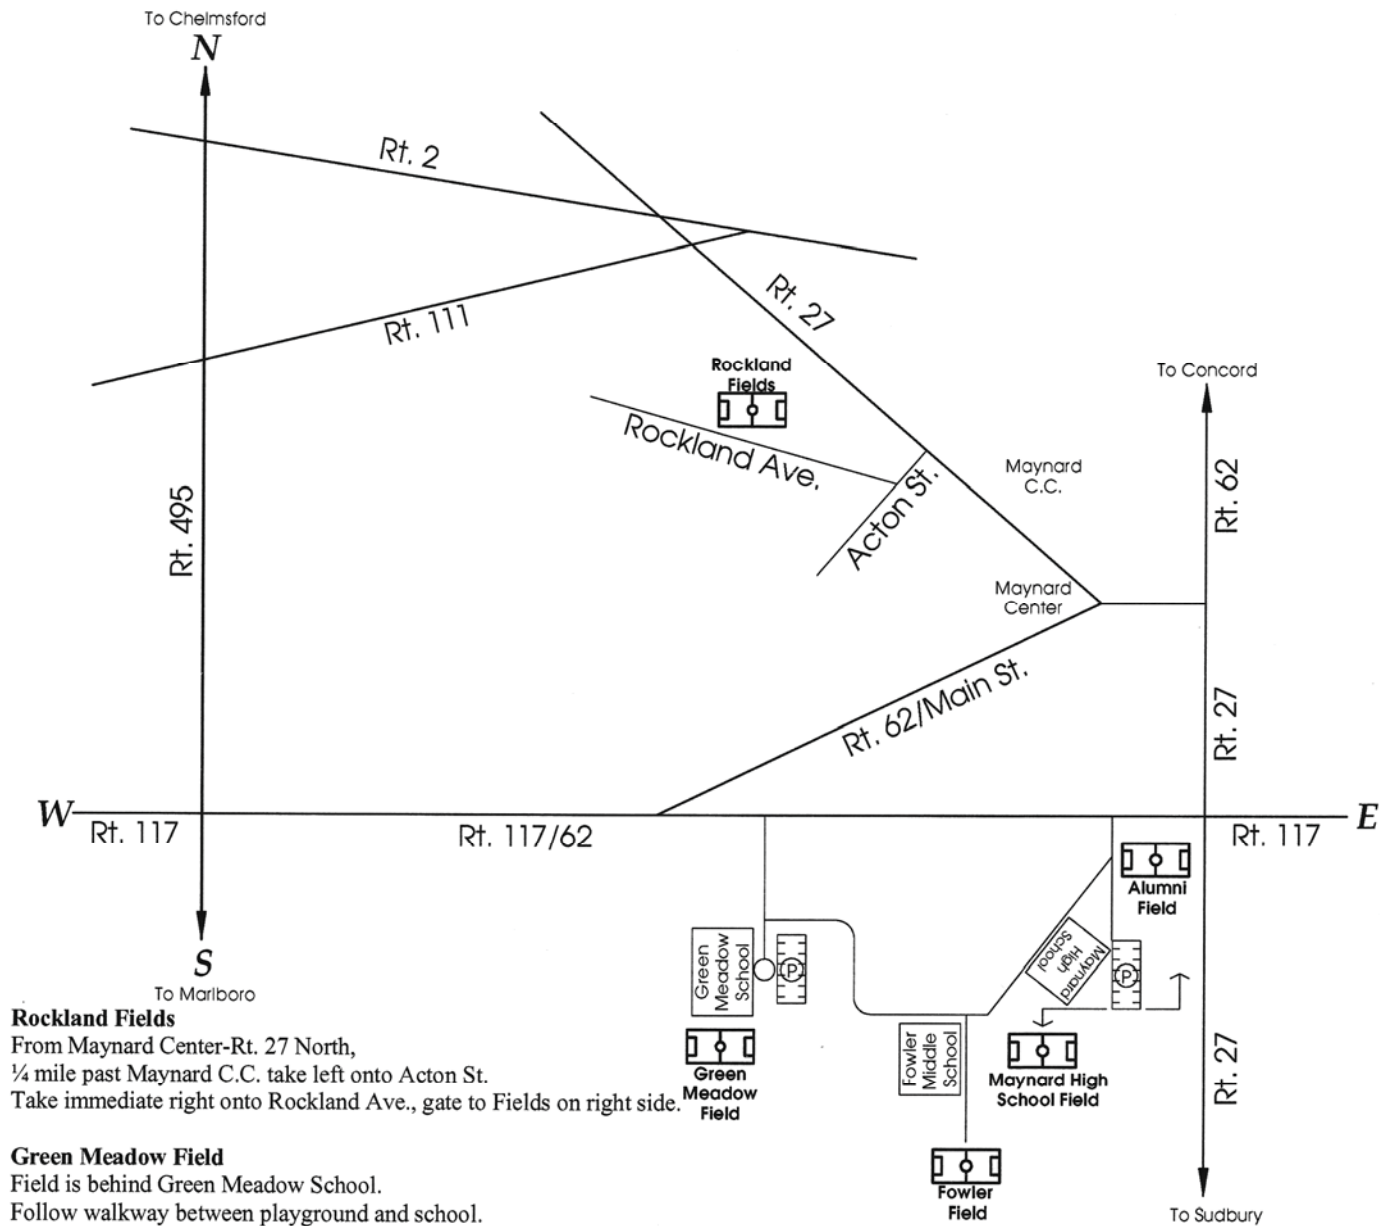

# Maynard Fields

**Rockland Fields**

From Maynard Center-Rt. 27 North,  
 ¼ mile past Maynard C.C. take left onto Acton St.  
 Take immediate right onto Rockland Ave., gate to Fields on right side.

**Green Meadow Field**

Field is behind Green Meadow School.  
 Follow walkway between playground and school.

**Fowler Field**

At Fowler Middle School.  
 From Rt. 117, enter either at Green Meadow or Maynard High School.

**Maynard High School Field**

Field is behind M.H.S.  
 Follow walkway at end of parking lot shown on map.

**Alumni Field**

Parking lot at Maynard High School.  
 Follow walkway at end of parking lot shown on map.

Alumni Field Street Address = 212 Great Road, Maynard  
 Rockland Fields Street Address = 40 Rockland Ave. Maynard