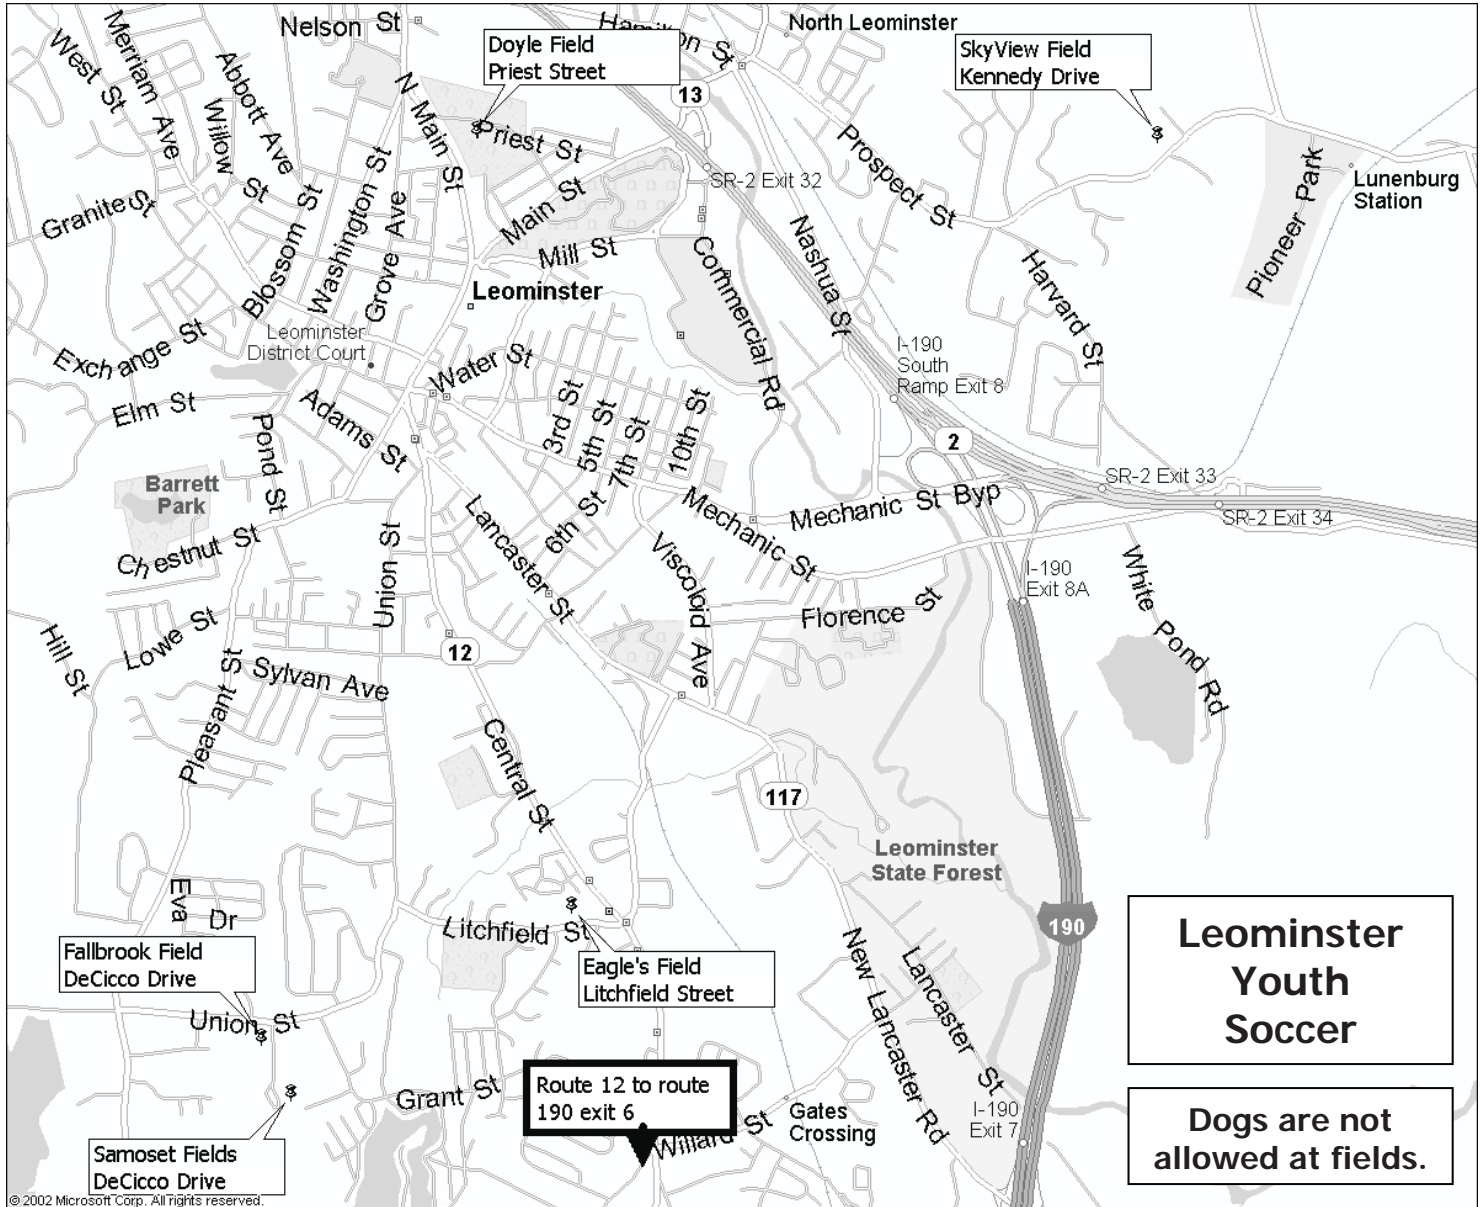

Leominster Fields

Fall Brook Field Street Address = 100 Decicco Dr, Leominster
 Samoset Field Street Address = 100 Decicco Dr, Leominster
 Sky View Field Street Address = 500 Kennedy Way, Leominster