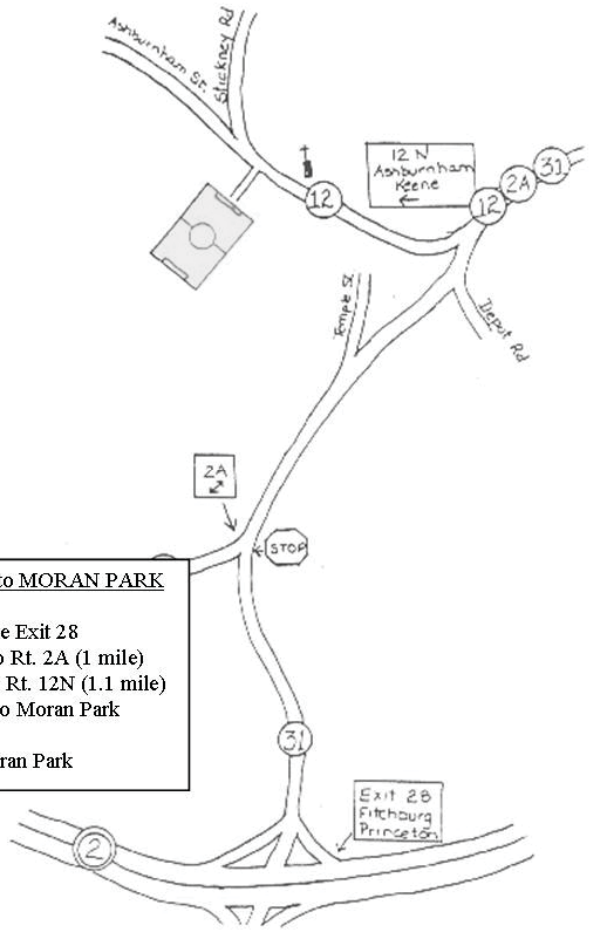

Fitchburg Fields Fitchburg Youth Soccer Fields

MORAN PARK

COOLIDGE PARK

DIRECTIONS to MORAN PARK

From Rt. 2W take Exit 28
 Follow Rt. 31N to Rt. 2A (1 mile)
 Follow Rt. 2A to Rt. 12N (1.1 mile)
 Follow Rt. 12N to Moran Park
 (.9 mile)
 Take left into Moran Park

DIRECTIONS to COOLIDGE PARK

From Rt. 2W take Exit 30, at lights take left onto South St.
 At next light take right onto Wanoosnoc Rd.
 Follow Wanoosnoc to Bemis (.5 miles)
 Follow Bemis to the John Fitch Hwy (.5 miles)
 Continue on John Fitch Hwy (2 miles)
 Coolidge Park will be on your right past the base ball and street hockey centers.

Moran Park Street Address = Route 12 North, Fitchburg
 Coolidge Park Field Street Address = John Fitch Highway, Fitchburg