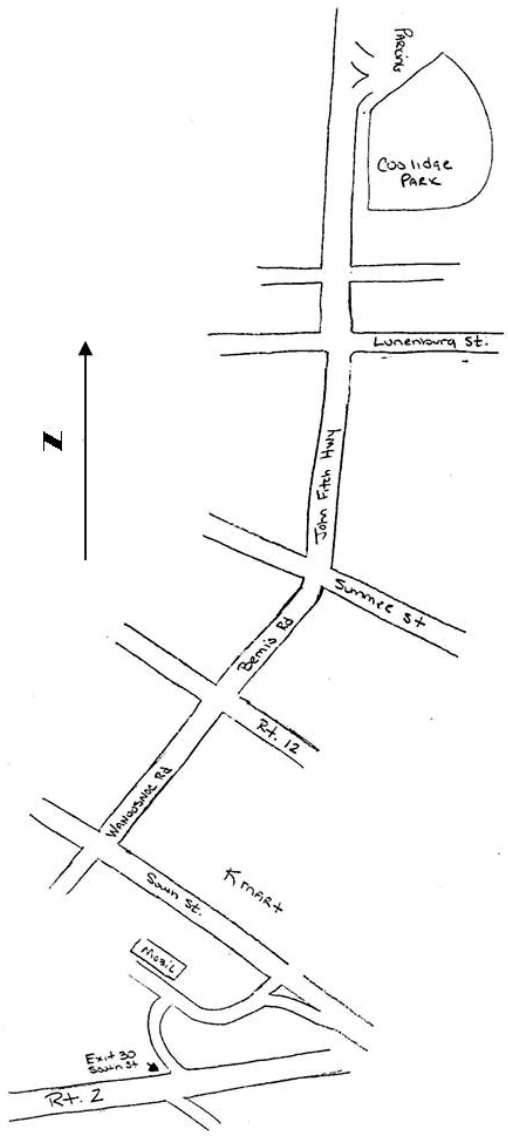

Fitchburg Fields Fitchburg Youth Soccer Fields

MORAN PARK

COOLIDGE PARK

DIRECTIONS to MORAN PARK

From Rt. 2W take Exit 28
 Follow Rt. 31N to Rt. 2A (1 mile)
 Follow Rt. 2A to Rt. 12N (1.1 mile)
 Follow Rt. 12N to Moran Park
 (.9 mile)
 Take left into Moran Park

DIRECTIONS to COOLIDGE PARK

From Rt. 2W take Exit 30, at lights take left onto South St.
 At next light take right onto Wanoosnoc Rd.
 Follow Wanoosnoc to Bemis (.5 miles)
 Follow Bemis to the John Fitch Hwy (.5 miles)
 Continue on John Fitch Hwy (2 miles)
 Coolidge Park will be on your right past the base ball and street hockey centers.

Moran Park Street Address = Route 12 North, Fitchburg
 Coolidge Park Field Street Address = John Fitch Highway, Fitchburg