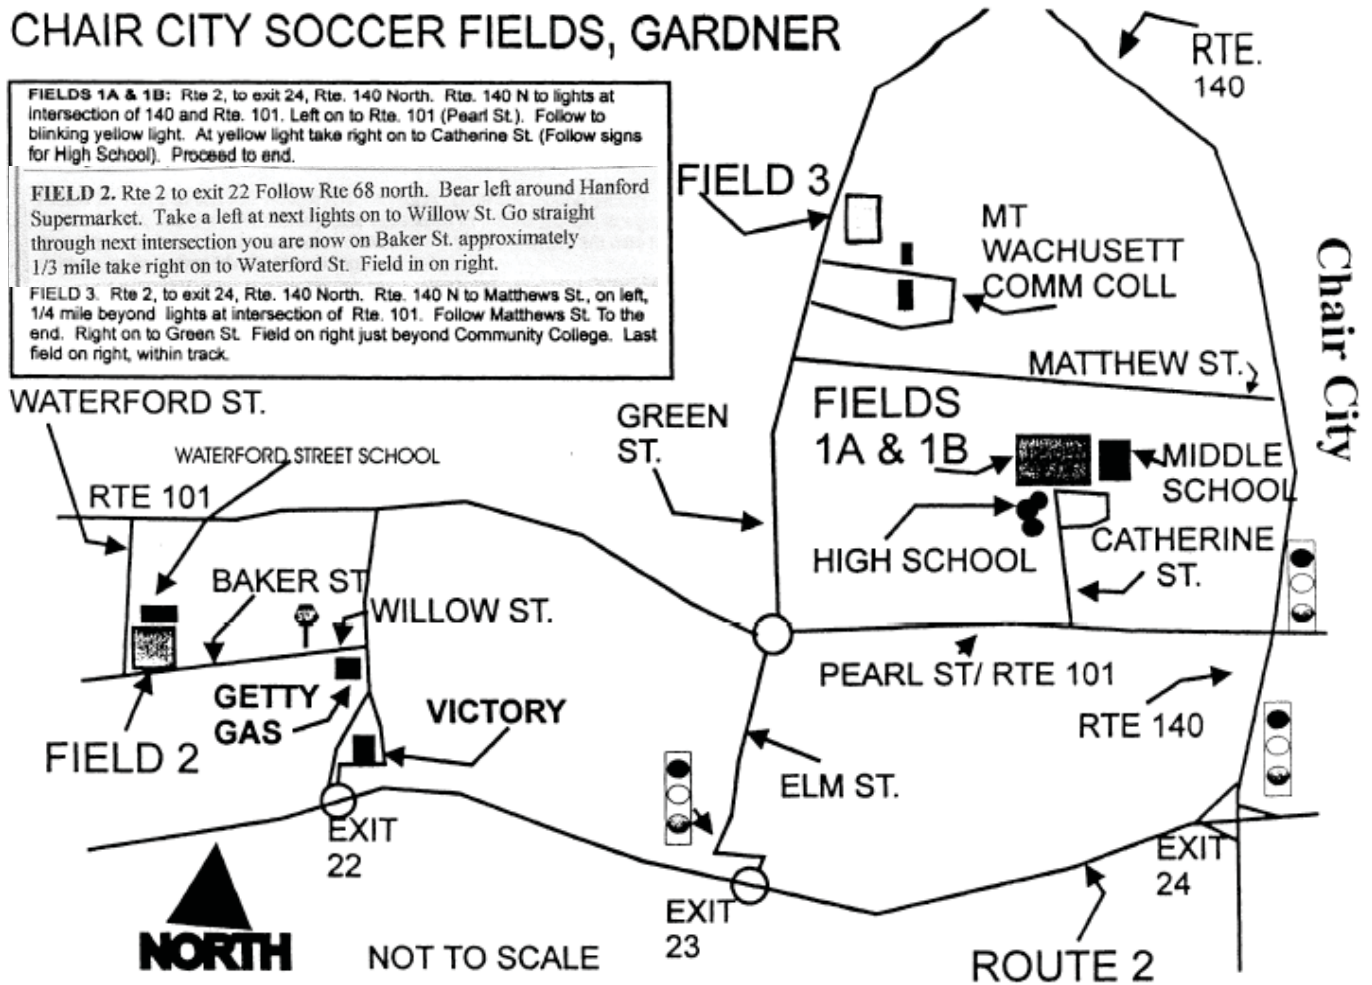

Chair City Fields

CHAIR CITY SOCCER FIELDS, GARDNER

FIELDS 1A & 1B: Rte 2, to exit 24, Rte. 140 North. Rte. 140 N to lights at intersection of 140 and Rte. 101. Left on to Rte. 101 (Pearl St.). Follow to blinking yellow light. At yellow light take right on to Catherine St. (Follow signs for High School). Proceed to end.

FIELD 2: Rte 2 to exit 22 Follow Rte 68 north. Bear left around Hanford Supermarket. Take a left at next lights on to Willow St. Go straight through next intersection you are now on Baker St. approximately 1/3 mile take right on to Waterford St. Field in on right.

FIELD 3: Rte 2, to exit 24, Rte. 140 North. Rte. 140 N to Matthews St., on left, 1/4 mile beyond lights at intersection of Rte. 101. Follow Matthews St. To the end. Right on to Green St. Field on right just beyond Community College. Last field on right, within track.

Gardner High School Field Street Address = 200 Catherine St, Gardner
 Waterford St. Field Street Address = 62 Waterford St. Gardner