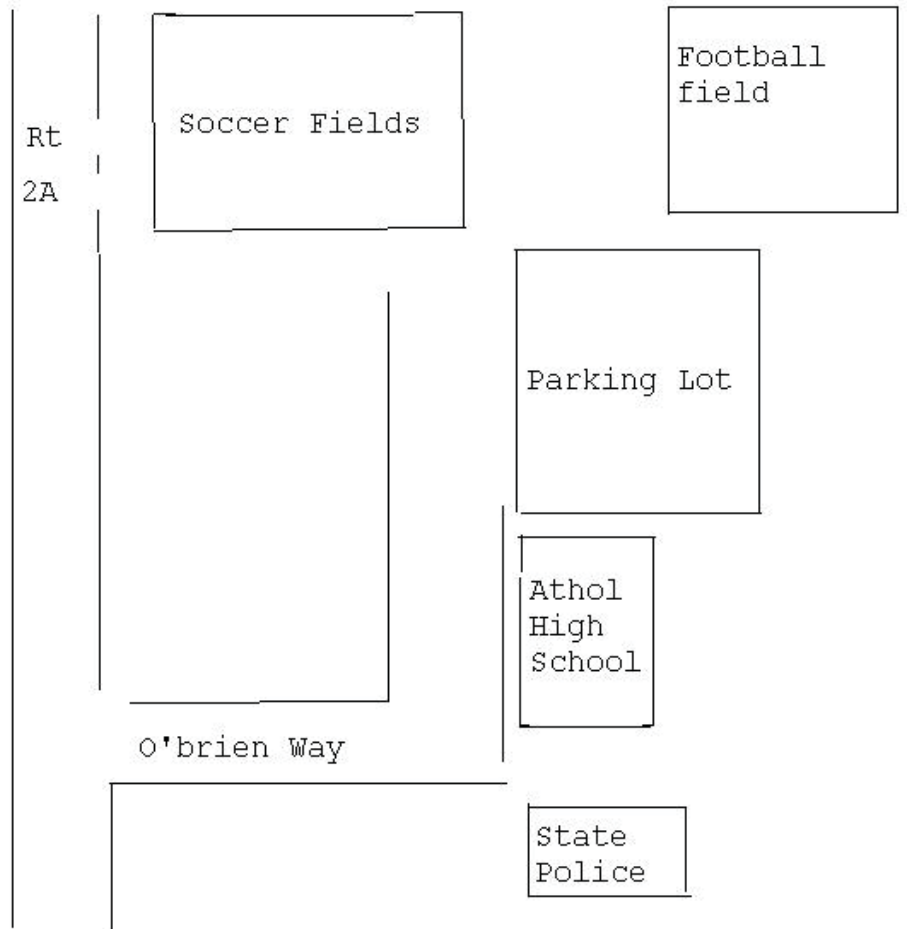

Athol Fields

Route 2 West continue onto US 202 take Exit #18 to Athol. Turn left at the end of exit onto Route 2A to

Athol High School
2363 Main St
Athol, MA

on left. Entrance is a bit hidden after the High School sign but before the Athol State Police Barracks.

Athol Middle School Fields Street Address = 1062 Pleasant St, Athol